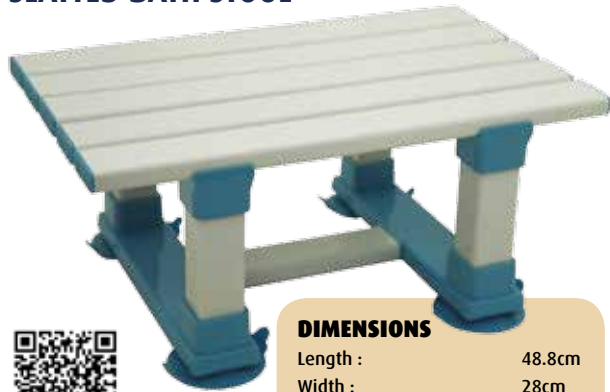

ZT-0533B 210-0160

SLATTED BATH STOOL