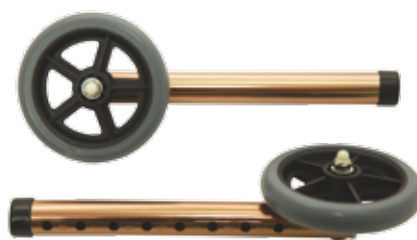

ZTS-0560 130-0126
WALKING FRAME WHEELS