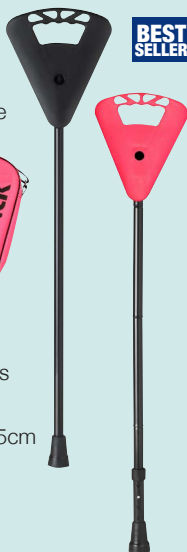

- Replacement Ferrules**
- PR30090/FERRULES** **£8.99**
 - Supplied as a single unit

FLIPSTICK

A dual purpose walking cane comprising of a rigid, folding aluminium stem with a comfortable plastic seat/handle. Dual locking system.

The triangular shaped bag is lightweight to carry – the perfect traveller's companion.

Weight with bag 0.60kg/1.33lbs
Weight without bag 0.50kg/1.11lbs

Original stick height: 87.5cm
Adjustable stick height: 87.5 - 91.5cm

**BEST
SELLER**

Max User Weight **20 st** **130 kg**

Code	Type of Handle	Colour	
PR30127	Original	Black	£24.69
PR30128/BK	Adjustable, Folding	Black	£41.49
PR30128/PK	Adjustable, Folding	Pink	£41.49
PR30128/NB	Adjustable, Folding	Navy Blue	£41.49