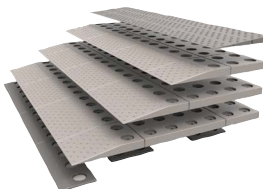

Wheelchair & Scooter Accessories

RAMPS ►

Standard aluminium threshold ramps are heavy, often slippery when wet and difficult to angle correctly. The lightweight, modular Secucare system is quick and easy to assemble and can be used in - and outdoors. The anti-slip studs make it incredibly safe to use and it can be adjusted to fit a range of heights for both thresholds and small steps.

The system is built to last - durable, UV resistant and maintenance free. That said, it is also 95% recyclable to support ongoing sustainability.

Maximum weight load: 850 kg/m²