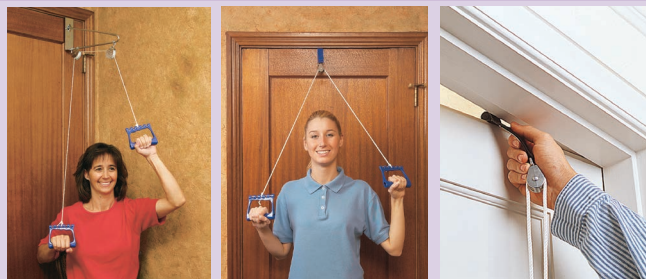

Durable steel frame, Pewter finish, non-slip tips.

Size:
510 x 400 x 230mm

BEST SELLER

PR15341 **£24.69**

OVER DOOR EXERCISE PULLEY

Improve range of motion and coordination following CVA. The stronger arm pulls the affected arm up in a controlled stretching motion. Two models are available. The bracket positions the pulleys 38cm away from the door to give you more room to move, whilst the anchor fits snugly between the door and frame. Will not scratch surfaces.