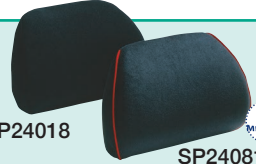

SP24018

SP24081

DESIGNER CAR/LOW BACK SUPPORT

Moulded visco elastic memory foam provides lumbar support; ideal in the car or an office chair. Exceptional comfort and relief.

- SP24081 30 x 21cm £50.99

ORIGINAL CAR/LOW BACK SUPPORT

Moulded to the same ergonomic shape as the Designer (above) but using polyurethane foam; offering firmer support.

- SP24018 30 x 21cm £43.99