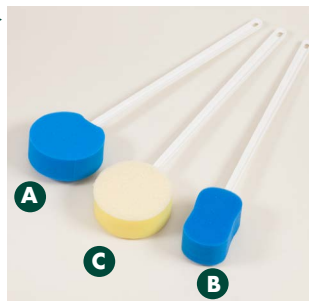

BATH AND SCRUB SPONGES ▶

Our most popular sponge is available in three styles. These versatile sponges can also be used for a variety of household tasks.

The scrub sponge has a loofah-style surface on one side. Handle can be shaped with a heat gun. All three sponges measure 130mm in diameter. Length: 56cm