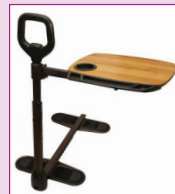

Bed and Chair Care

▲ EZ STAND-N-GO

Helps you stand with confidence without having to buy an expensive lift chair. It's perfect for those who are recovering from surgery, have back pain, general unsteadiness, or have a lower-set couch that is hard to stand from.

BEST SELLER ✓

ASSIST-A-TRAY

An easy to stand safety handle and swivel tray. This new, patented invention features an ergonomic grip handle that provides support in and out of any sofa, chair or recliner.

Attached to the handle is a dual pivoting tray that rotates 360° to allow for the most convenient placement. Tray includes a cup holder and extended compartment - perfect for keeping handy items close by.