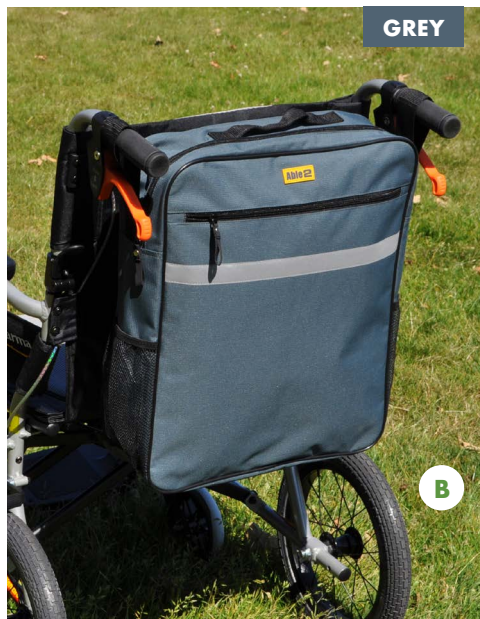

Wheelchair & Scooter Accessories

Splash

Our brilliant range of everyday **scooter** and **wheelchair** bags are practical and weather-resistant.

BLACK

A

GREY

B

HI-VIS

✓ SCOOTER AND WHEELCHAIR BAGS

These strong durable bags are ideal for most wheelchairs or scooters. With one main compartment, a small zipped front pocket and two side net pockets ideal for a drinks bottle. There is a reflective strip for safety.

The **new addition** of the **HI-VIS scooter bag** means that you can now be seen all year round!

Size: 37 x 43 x 10cm

A - SCOOTER BAGS

- PR34052 ..... Black ..... (£22.91) **£27.49**
- PR34052/GR ..... Grey ..... (£22.91) **£27.49**
- PR34052/HV ..... Hi-Vis ..... (£22.91) **£27.49**

B - WHEELCHAIR BAGS

- PR34053 ..... Black ..... (£17.16) **£20.59**
- PR34053/GR ..... Grey ..... (£17.16) **£20.59**