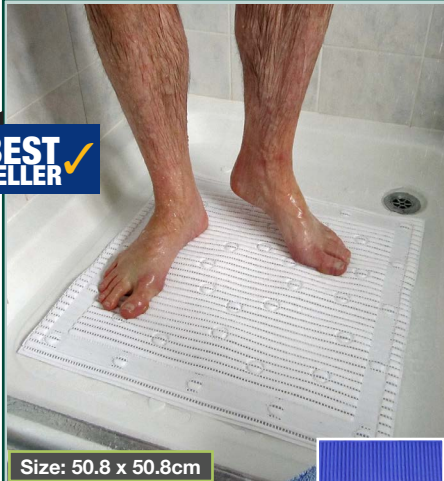

PR45110 **£3.89**

▲ FOOT CLEANER WITH PUMICE

Ideal for washing your feet without the need to bend forward. The plastic bristles are both flexible and durable, sliding between the toes with ease. Can be used in a bath or shower by attaching the suction cups. Use the pumice to gently exfoliate and smooth your feet.

PR45061 (£8.91) **£10.69**

Bathing and Showering

StayPut

A range of Anti-Slip products designed to keep you safe and secure on wet surfaces - ideal to prevent slipping in the bath or shower.

BEST SELLER ✓