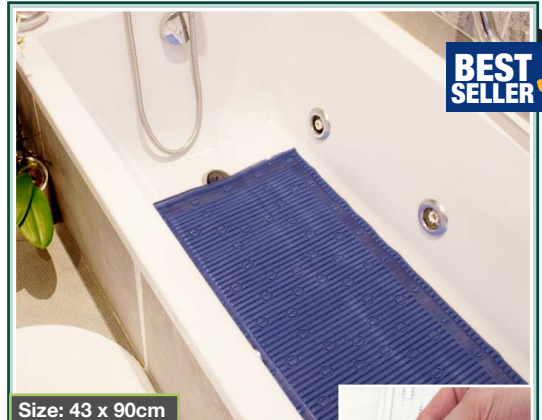

BEST SELLER ✓

Size: 43 x 90cm

LUXURY ANTI-SLIP BATH MAT

PR45120/W · White · £23.69

PR45120/BL · Blue · £23.69

Bathing and Showering

MOBELI GRAB HANDLES

The safety indicator permanently monitors the handle's vacuum state and adhesive force. A very safe design. Simply press both suction pads onto a non-porous surface.