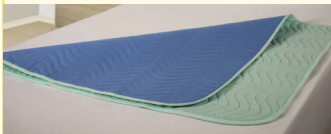

PR52251	70 x 90cm	Pink	Midi	(£17.16) £20.59
PR52251/G	70 x 90cm	Green	Midi	(£17.16) £20.59
PR52251/T	70 x 90cm with tucks	Pink	Midi	(£19.49) £23.39
PR52251/T/G	70 x 90cm with tucks	Green	Midi	(£19.49) £23.39
PR52252	70 x 90cm	Pink	Maxi	(£19.49) £23.39
PR52252/G	70 x 90cm	Green	Maxi	(£19.49) £23.39
PR52252/T	70 x 90cm with tucks	Pink	Maxi	(£21.66) £25.99
PR52252/T/G	70 x 90cm with tucks	Green	Maxi	(£21.66) £25.99
PR52253/T	90 x 90cm with tucks	Pink	Midi	(£22.66) £27.19
PR52253/T/G	90 x 90cm with tucks	Green	Midi	(£22.66) £27.19
PR52254/T	90 x 90cm with tucks	Pink	Maxi	(£25.16) £30.19
PR52254/T/G	90 x 90cm with tucks	Green	Maxi	(£25.16) £30.19