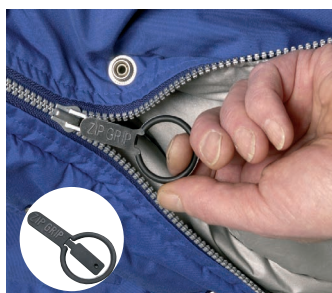

PR55020 (£11.41) **£13.69**

DRESSING STICK ▶

Essential for anyone who has difficulty bending and a limited range of movement, or the use of only one arm or hand.

A plastic coated combination hook/pusher assists in putting on shirts and jackets, pulling up trousers or skirts, or removing socks.

PR55030/18 18" (46cm) (£5.49) **£6.59**

PR55030/27 27" (69cm) (£5.58) **£6.69**

LONG HANDLED COMB AND BRUSH

Ergonomically designed featuring easy to hold anti-slip handles. These products are designed to provide maximum reach with minimum effort. Easy to clean as they can be fully immersed in water. Non-absorbing, so quick drying.

Latex free

A Long Handled Comb: 38cm (L)

PR45014 (£13.74) **£16.49**

B Long Handled Brush: 35cm (L)

PR45015 (£14.49) **£17.39**

▲ ZIP GRIP

Ideal for people who have difficulty grasping and pulling small zipper tabs. Diameter: 2.5cm