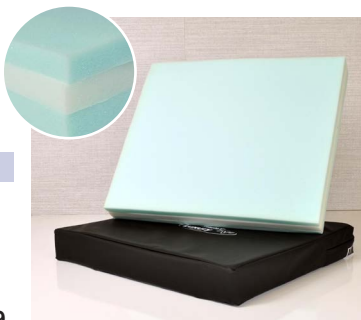

6cm Depth		8cm Depth		10cm Depth	
SP45907	40 x 40	SP45910	40 x 40	SP45911	40 x 40
SP44937	43 x 43	SP44938	43 x 43	SP44939	43 x 43
SP45915	46 x 40	SP45916	46 x 40	SP45917	46 x 40
SP45912	46 x 46	SP45913	46 x 46	SP45914	46 x 46
Price (£74.99) £89.99		Price (£74.99) £89.99		Price (£74.99) £89.99	

DESIGNER ECONOMY 'V' CUSHION ►

This memory foam cushion provides exceptional value for money. The base is made from highly resilient polyurethane foam that provides stability and support, whilst a bonded upper layer of visco elastic memory foam provides comfort and pressure distribution by conforming to the user's body.