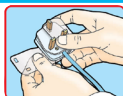

**Able2
EXCLUSIVE**

PLUG TUGS

- ✓ Quick to fit
- ✓ Easy to implement
- ✓ Safe to use

The perfect solution for hard to reach plugs. Ideal for the elderly, for people with Arthritis and the visually impaired.