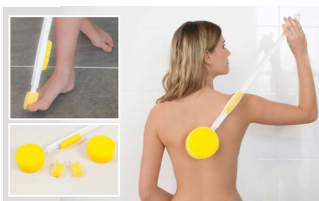

▲ BATH KIT

Ideal for washing hard-to-reach areas. Choose from the attached scrub brush or four additional attachments to wash the body easily, without bending or reaching. Handle length: 558mm

1. **PR45038** ..... (£27.99) **£33.59**

BATH AND SCRUB SPONGES ▶

Our most popular sponge is available in three styles. These versatile sponges can also be used for a variety of household tasks.

The scrub sponge has a loofah-style surface on one side. Handle can be shaped with a heat gun. All three sponges measure 130mm in diameter. Length: 56cm